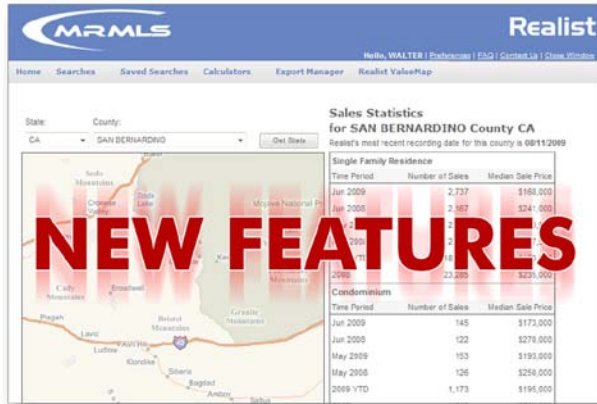

More Counties! More Cities! *More Property Data!*

Realist tax NOW offers all property tax information **throughout all of California.**

Realist tax has added 58 Counties, Free Neighborhood reports and Assessors Maps!

NEW FEATURES:

- Search through all [58 California Counties](#).
- Free Assessor's Map
- Additional Neighborhood Reports – they include:
 - Demographic data
 - School Data
 - Business Data
 - Crime Data