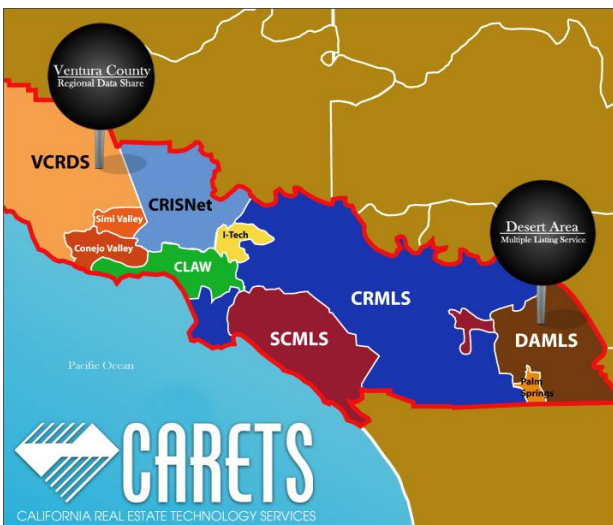

MRMLS Matrix gives you Access to More Listings!

MRMLS is excited to welcome the Desert Area MLS (DAMLS) and the Ventura County Regional Data Share MLS (VCRDS) as the newest members to join CARETS. This agreement gives you access to even more listings throughout Southern California in MRMLS Matrix.

In this initial phase, you will be able to search for **DAMLS and VCRDS agents and offices using MRMLS Matrix roster**. You will also have the ability to input and search for **Residential DAMLS and VCRDS area listings directly in MRMLS Matrix**. Residential listings will no longer need to be reciprocated to DAMLS and VCRDS. This is a huge milestone for MRMLS members and all CARETS members.

DAMLS & VCRDS Coverage Area:

VCRDS MLS coverage area includes Simi Valley, Ventura, Santa Rosa Valley, Santa Barbara, Ojai/Oakview, Fillmore, Santa Paula, Oxnard Beaches, and Camarillo.

Desert Area MLS coverage area includes Coachella Valley, Riverside County, Yucca Valley, Landers/Johnson, 29 Palms, Joshua Tree South, Wonder Valley, Blythe, and the Salton Sea.